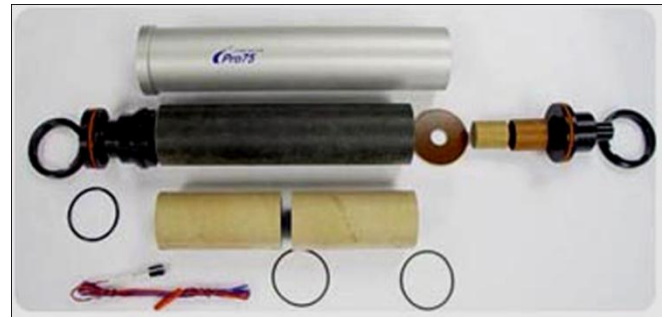

Pro75 Hardware

Pro75 - 2 grain Casing	\$ 157.45	
Pro75 - 3 grain Casing	\$ 178.45	
Pro75 - 4 grain Casing	\$ 199.45	
Pro75 - 5 grain Casing	\$ 251.95	
Pro75 - 6 grain Casing	\$ 304.45	
Pro75 - 6GXL Casing	\$ 356.95	
Forward Closure	\$ 57.70	
Nozzle Holder	\$ 33.55	
Retaining Ring	\$ 33.55	
Closure Set	\$ 146.95	
2 grain Hardware Set	\$ 283.45	
3 grain Hardware Set	\$ 304.45	
4 grain Hardware Set	\$ 325.45	
5 grain Hardware Set	\$ 377.95	
6grain Hardware Set	\$ 430.45	
6GXL Hardware Set	\$ 482.95	
Pro 75 Case Spacer	\$ 26.20	
Wrench - P75-W	\$ 38.50	
AMW Pro75 adapter kit	\$ 52.45	